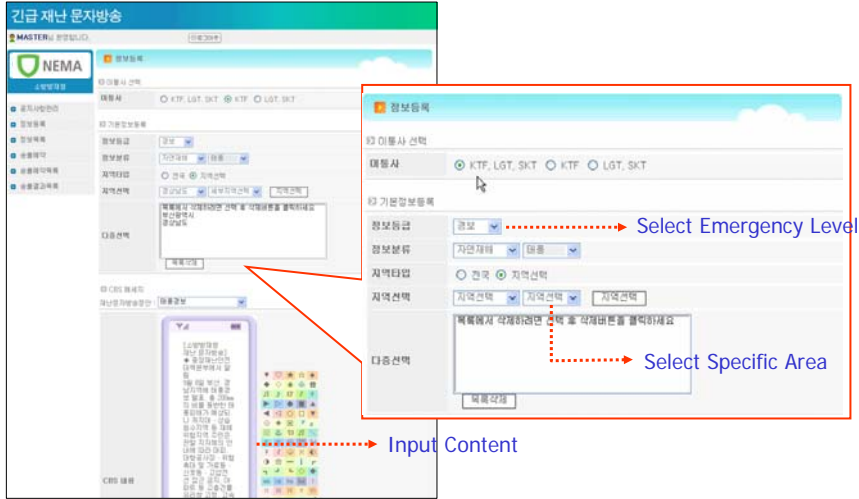

CBS Emergency Alert Service Flow

1) Disaster occurrence predicted by heavy rain

2) Prepare for sending emergency alert message

Check the related information, and prepare for sending CBS emergency alert message in specific area.

3) Input information of emergency

Connect a message transmission system,
Input information of emergency and send a message.

4) Send an emergency alert message to cell phone

Receive an message by all CBS phone of specific area.