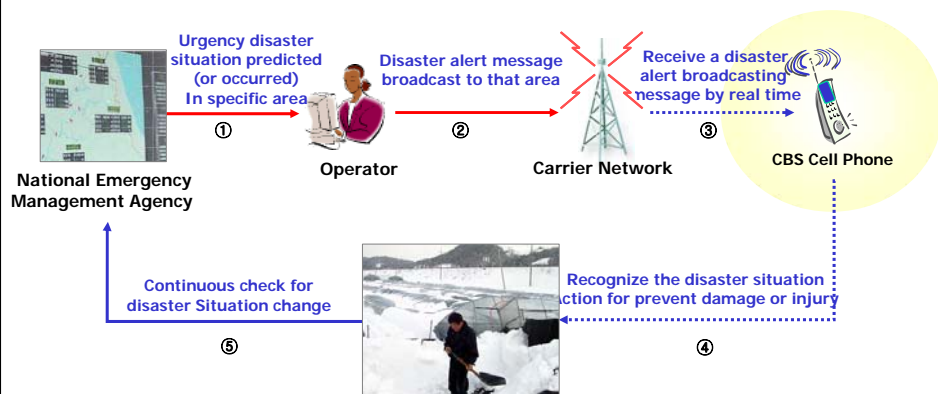

CONTENT

- ✚ What is CBS (Cell Broadcasting Service)?
- ✚ CBS Emergency Alert Service Flow
- ✚ Service scenario example

What is CBS (Cell Broadcasting Service)?

SMS (Short Message Service)

- ✓ Point to Point
- ✓ Impossible Real-time Broadcasting (in case of 0.3 mil. or more)
- ✓ High Transmitting Cost(Network cost)

CBS (Cell Broadcasting Service)

- ✓ Point to Multi
- ✓ Real time information Service
- ✓ Excellent Tool for Mass Marketing
- ✓ Location Based SVC.(by Base Station)

- ✚ The CBS permits a number of unacknowledged general messages to be broadcast to all receivers within in particular region.
- ✚ CBS messages are broadcast to defined geographical area known as cell broadcast areas.

CBS Emergency Alert Service Flow

1) Disaster occurrence predicted by heavy rain

2) Prepare for sending emergency alert message

Check the related information, and prepare for sending CBS emergency alert message in specific area.

3) Input information of emergency

Connect a message transmission system,
Input information of emergency and send a message.

4) Send an emergency alert message to cell phone

Receive an message by all CBS phone of specific area.